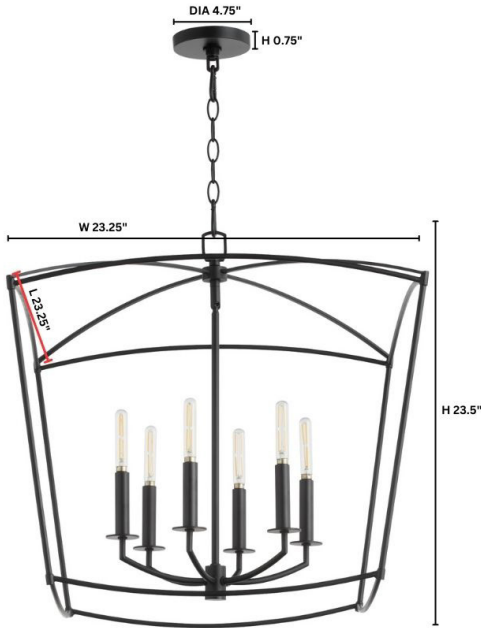

## MANTLE

6412-6-59

MANTLE 6 Light Pendant - Matte Black

Project: \_\_\_\_\_  
 Location: \_\_\_\_\_  
 Fixture Type: \_\_\_\_\_  
 Catalog #: \_\_\_\_\_

DETAILS	
FINISH:	Matte Black
MATERIAL:	Steel
LOCATION:	Damp Listed

DIMENSIONS	
LENGTH:	23.25"
WIDTH:	23.25"
HEIGHT:	23.50"

LIGHT SOURCE	
NUMBER OF SOCKETS:	6 Light
SOCKET BASE:	Candelabra Base Lamp
WATTAGE:	60 Watt

MOUNTING	
CANOPY:	H 0.75" x Dia 4.75"
CHAIN LENGTH:	8'
CHAIN FINISH:	Matte Black
CORD LENGTH:	10'
CORD COLOR:	Black

SHIPPING	
	Parcel
HEIGHT:	24.25"
LENGTH:	26.50"
WIDTH:	26.50"
WEIGHT:	16lbs

### PRODUCT DETAILS:

The Mantle 6 Light Pendant adds a touch of modernity to any design. The cage housing the candelabra sockets of the Mantle series is a slightly bloated pentagonal prism, which gives it the classic shape of a house. Inside the cage, six lights fitted with simple bobeches sit on curved rods that connect to a straight downstem. The light emitted is soft and warm, creating a cozy and inviting atmosphere. Whether used as the main light source in your living room or dining room or as an accent piece in an office, entryway or hallway, Mantle series is sure to make a statement in gold leaf or matte black. Its distinctive design and high-quality construction ensure that it will be a fixture in your home for years to come, providing both timeless style and functionality.